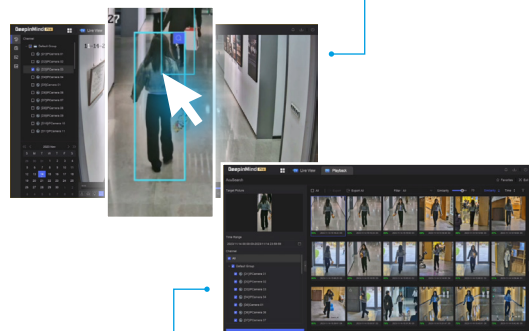

VCA

(Region entrance, region exiting, object removal, object left, intrusion, line crossing)

Introduced in
AcuSense 2.0

Motion Detection
2.0 + VCA

Motion detection combined with deep-learning algorithms that differentiate persons and vehicles from other moving objects

After upgrades: False alarms caused by lighting
90% lower

AcuSearch

Image-based video searching with just one click

Select a specific target...

...and related recordings will be displayed

Audio 2.0

Crystal-Clear audio with intelligence